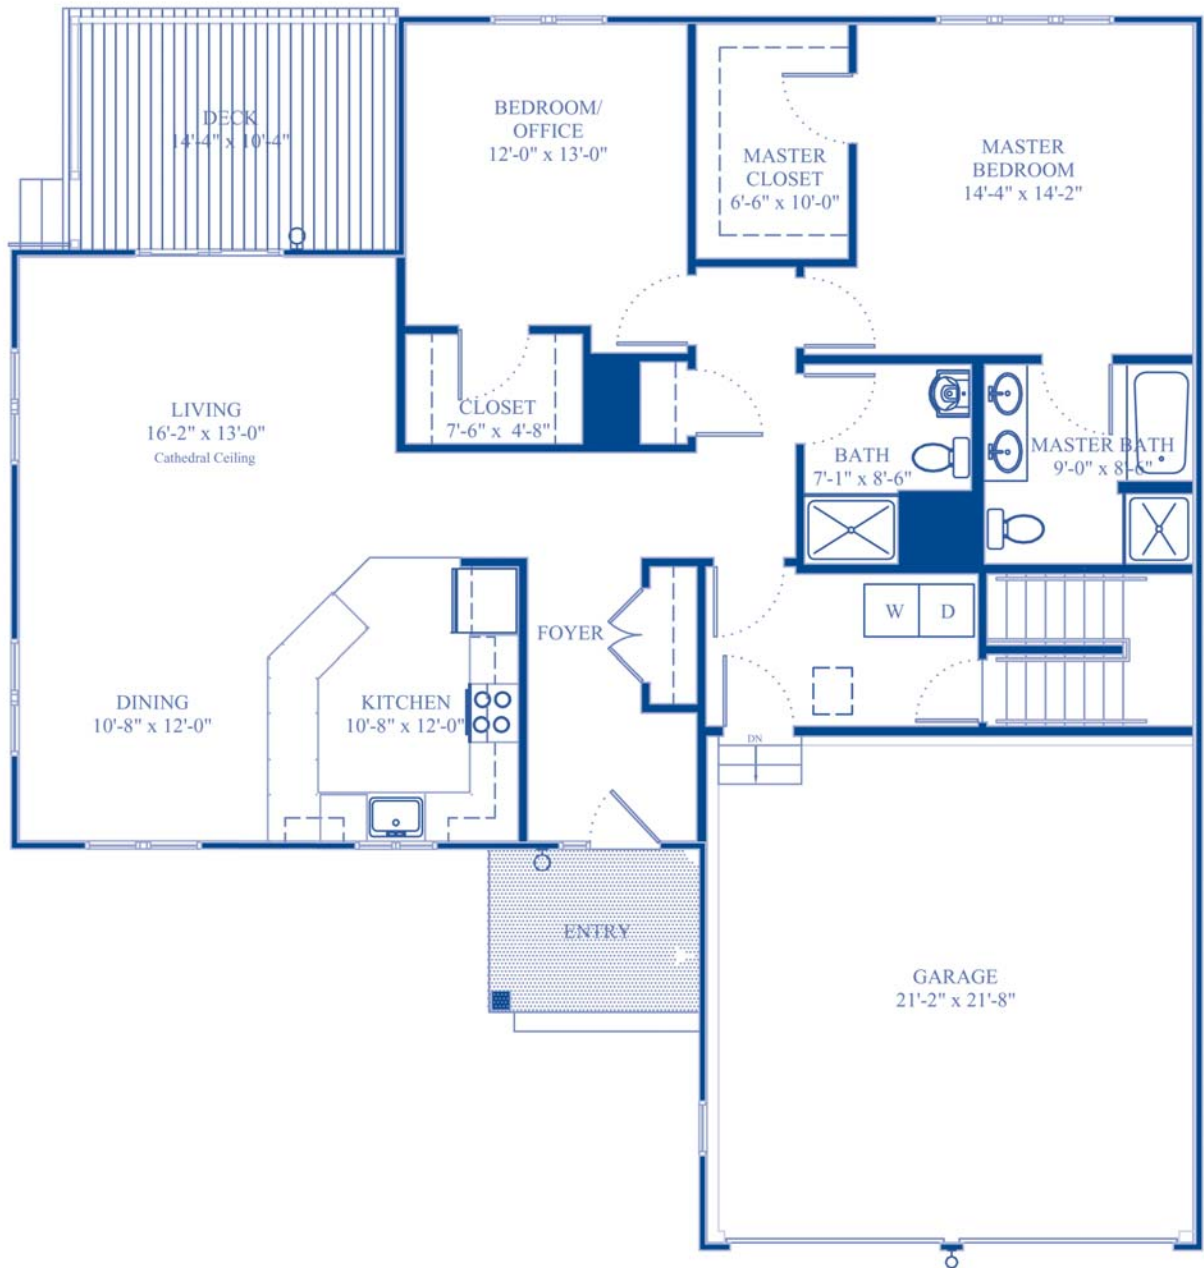

# THE COTTAGE HOMES

AT THE RESIDENCES AT LEBARON HILLS

DISTINCTIVE DESIGN FEATURES - THE CRANBERRY

Approximate Square Footage with Garage: 2,021 sf  
Approximate Square Footage without Garage: 1,544 sf