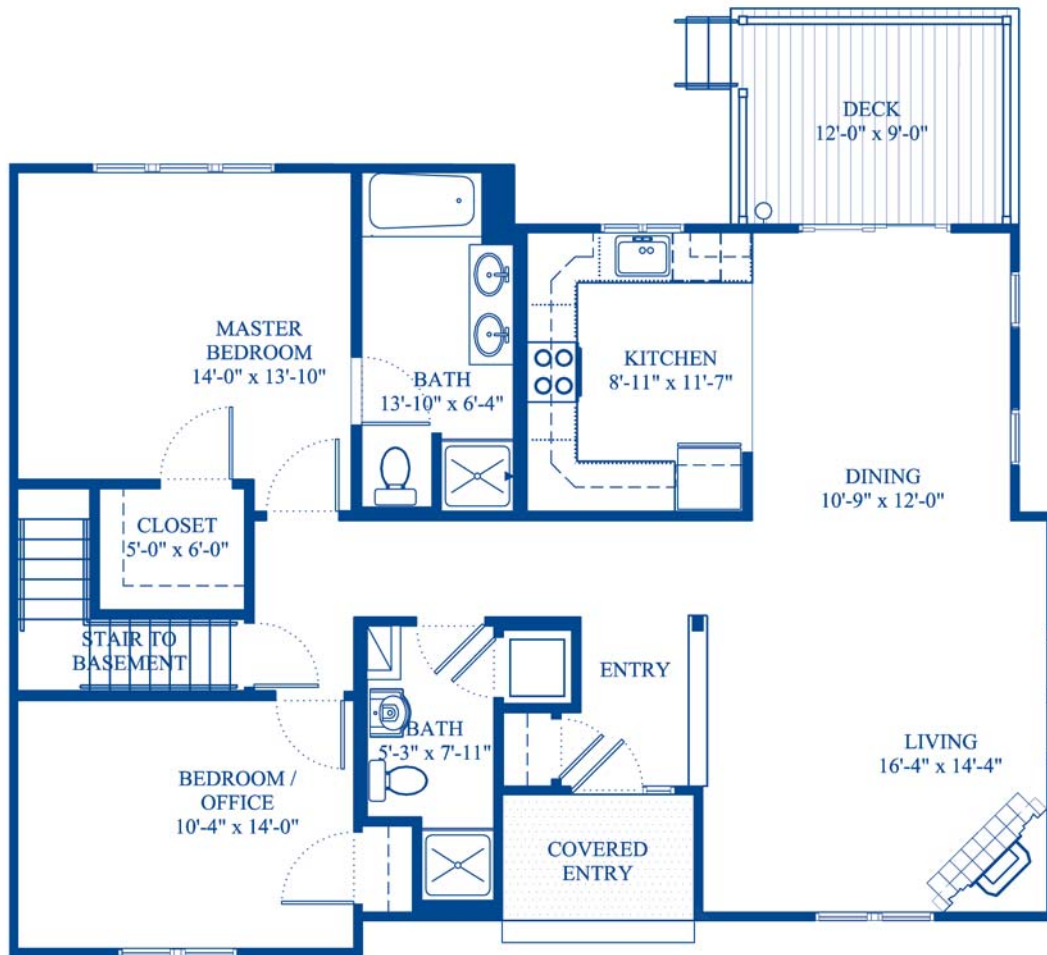

THE COTTAGE HOMES

AT THE RESIDENCES AT LEBARON HILLS

DISTINCTIVE DESIGN FEATURES - THE RASPBERRY

Approximate Square Footage: 1,239 sf

183 Rhode Island Road, Lakeville MA 0234

508-947-2893(p) • 508-947-4864(f)